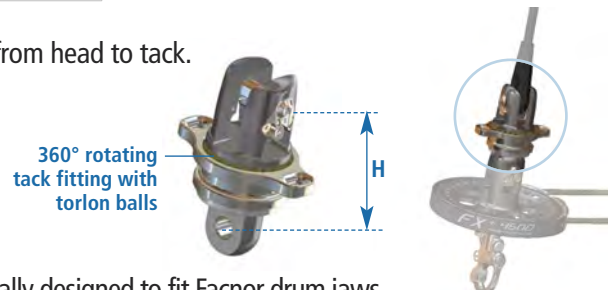

FCI stainless steel & FC aluminium thimbles for anti-twist rope

Models	FCI1500	FCI2500	FCI4500	FC7000
FX+ ref	1500	2500	4500	7000
Rope Ø (mm)	8	12	12/14/16	16/18/20
For pin Ø (mm)	8	10	12	14

Specially designed to fit Facnor drum jaws. Thimbles efficiently transmit rotation.

*The SWL is the maximum safe working load over which distortions of the furler can appear.