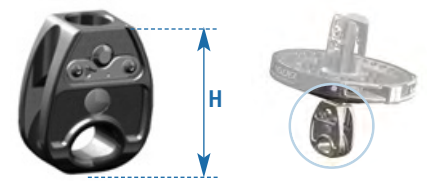

Furlers FX+

design by Facnor

LIGHT / EASY TO FIT / AESTHETIC

Various attachments
Alternative 2-to-1 block fitting
(see reverse page)

Secured sail connection

Smooth push spring release device (except from FX+900 secured with clevis pin); user friendly; Unique design "by Facnor"

Easy operation

Captive quick release pin
HR stainless steel

Anti-impact cover for swivel
(delivered in standard kit)
In neoprene, high-visibility marking

Easily fitted furling line

Thanks to a round and smooth notch on the drum edge

TSL stanchion twin leads Ideal for a fast installation.

TSL models	TSL25	TSL28
Stanchion Ø (mm)	25	28

SB snatch blocks / pivoting carbon cheeks Easy rotation under high loads.

SB models	SB2500	SB4500	SB7000
FX+ ref	2500	4500	7000
Sheave Ø (mm)	50	57	64
Height (mm)	77	84	93
Weight (g)	281	341	429
SWL*	2,5T	4,5T	7T

SSH stainless steel solid sheaves Compact and fitted with quick release pin.

SSH models	SSH1500	SSH2500	SSH4500	SSH7000
FX+ ref	1500	2500	4500	7000
Height (mm)	49	62	70	84
Weight (g)	113	200	320	471

AST asymmetric spinnaker thimbles Rotating tack fitting, sail furls in from head to tack.