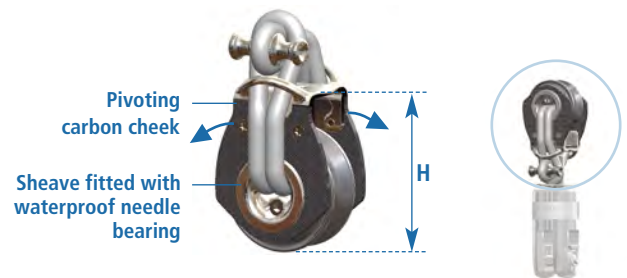

Easy operation

Captive quick release pin
HR stainless steel

Anti-impact cover for swivel
(delivered in standard kit)
In neoprene, high-visibility marking

Easily fitted furling line

Thanks to a round and smooth notch on the drum edge

Optional attachments & accessories

SR spliced ropes Quality selected ropes for a optimum grip and no excess of thickness.

SR models	SR06	SR08	SR10	SR12+
FX+ ref	900	1500 / 2500	4500 / 7000	12000 / 20000
Ø (mm) x length (m)	6 x 12 or 16	8 x 16 or 20	10 x 20 or 32	on request

TSL stanchion twin leads Ideal for a fast installation.

TSL models	TSL25	TSL28
Stanchion Ø (mm)	25	28

SB snatch blocks / pivoting carbon cheeks Easy rotation under high loads.

SB models	SB2500	SB4500	SB7000
FX+ ref	2500	4500	7000
Sheave Ø (mm)	50	57	64
Height (mm)	77	84	93
Weight (g)	281	341	429
SWL*	2,5T	4,5T	7T